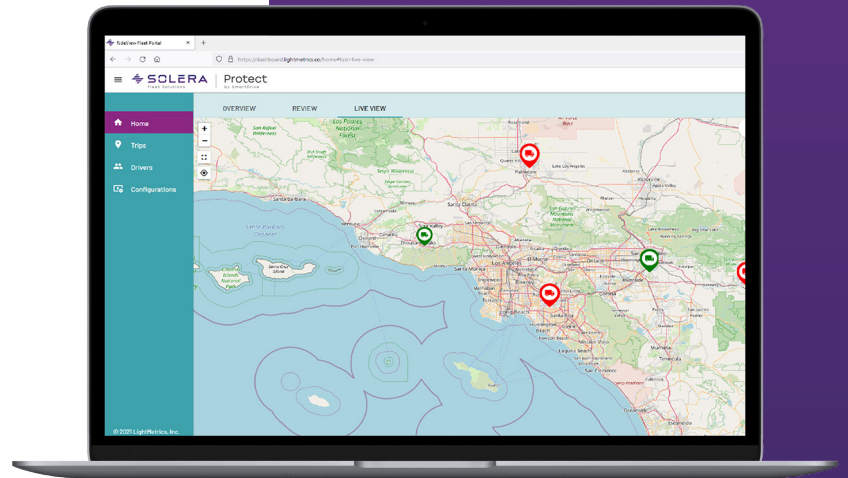

Easy to deploy and manage video safety

AI on the edge for in-cab coaching

Full HD video

GPS tracking encompassed in camera

Simple installation – power, ground & stick

uk.smartdrive.net/smartdrive-protect

Protect your fleet with on-demand video

-  **Exonerate drivers**
-  **See what happened**
-  **Eliminate fraud**
-  **Accessible anywhere**

Real-time visibility - everywhere!

-  **GPS location of events**
-  **Live streaming**
-  **Easily access info on trips**