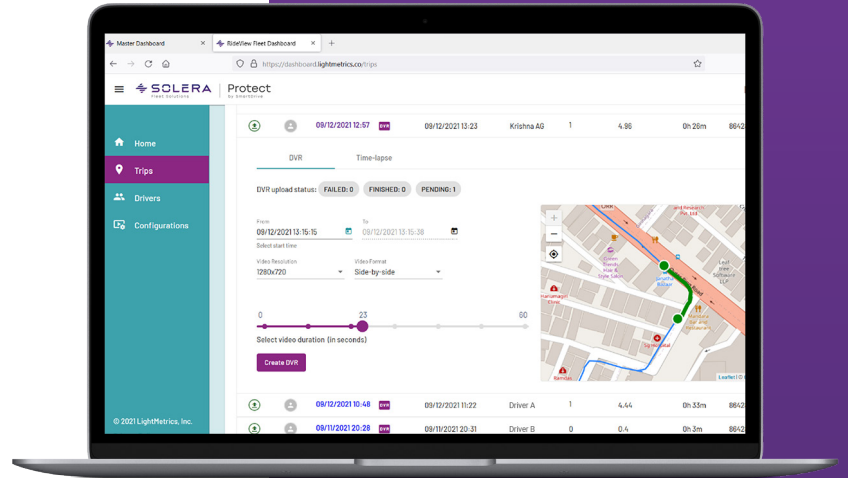

Easy to deploy and manage video safety

AI on the edge for in-cab coaching

Full HD video

GPS tracking encompassed in camera

Simple installation – power, ground & stick

uk.smartdrive.net/smartdrive-protect

Protect your fleet with on-demand video

-  **Exonerate drivers**
-  **See what happened**
-  **Eliminate fraud**
-  **Accessible anywhere**

Real-time visibility - everywhere!

-  **GPS location of events**
-  **Live streaming**
-  **Easily access info on trips**