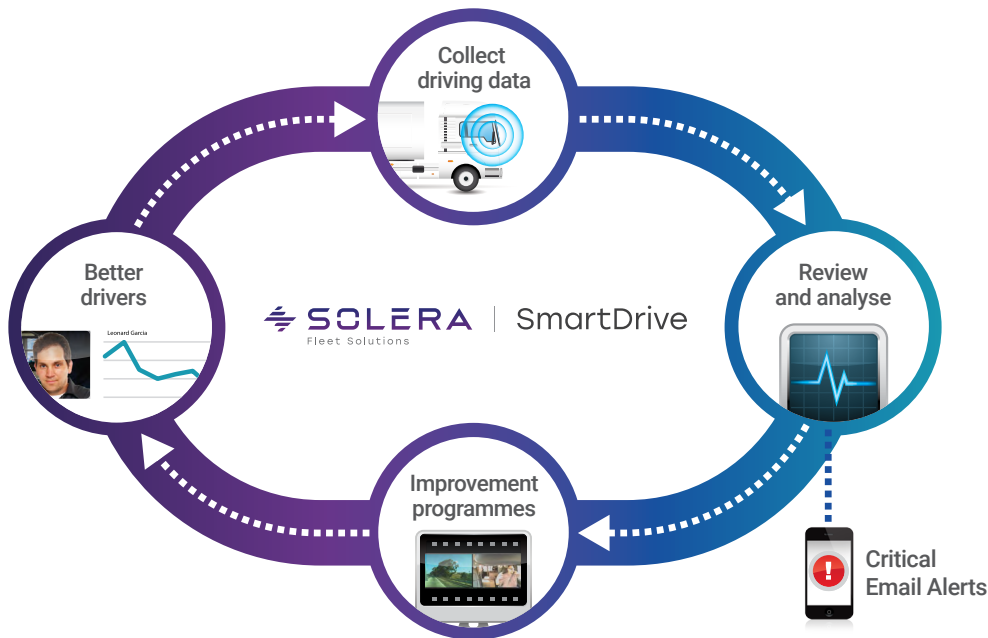

Instead of waiting hours, know what actually happened with access to video within minutes of an incident.

Easy coaching workflow

Web-based and mobile-capable workflow is a favourite of coaches and drivers alike.

360-degree video insight

Up to 9 cameras and privacy mode for flexible protection.

KPIs, analytics and benchmarking

Management reports and performance scores make it easy to measure results.

Advanced risk assessment with Inattentive Driving+

Prevent inattention and drowsy driving before it causes a collision.

The more they know, the better they drive

The SmartDrive programme works through a four-stage continuous improvement process. Using analytics and transportation intelligence as its foundation, the programme helps manage, coach and reward drivers and drive greater results.

We record: SmartDrive SR4

Our innovative event recording system – triggered by manoeuvres such as swerving, hard braking, speeding and distracted driving - captures comprehensive vehicle data based on the operation of the vehicle. The system captures video before and after an event, audio, location, speed and comprehensive vehicle data that provides critical context to the event.