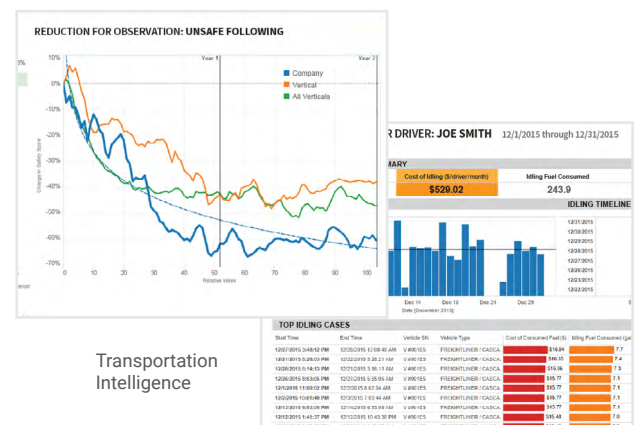

uk.smartdrive.net
info@smartdrive.net
01442 345180