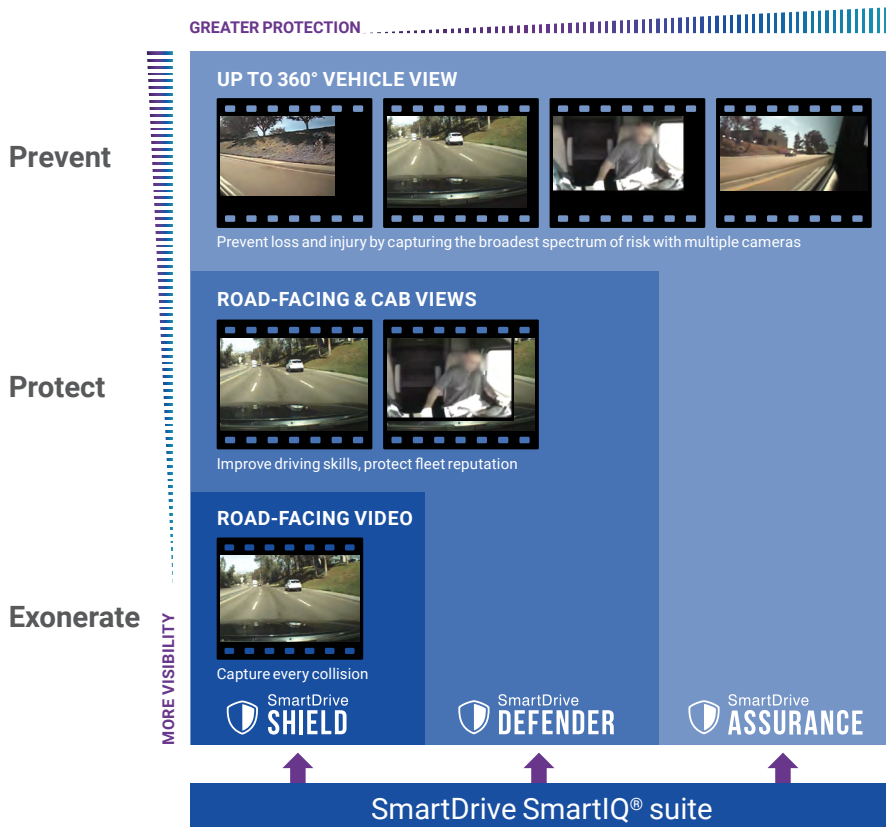

SmartDrive SmartChoice™, because one size doesn't fit all

SmartDrive understands that a safety programme has to be right for your managers, drivers and your business. That's why SmartDrive offers a range of safety programmes that meet your unique needs. SmartChoice lets you choose the level of protection that's right for your fleet. Our Transportation Intelligence platform provides the analytics capabilities and open, configurable hardware architecture that allows you to change as your safety programme and operational needs change. All without the cost of an expensive hardware 'rip and replace.'

SmartDrive video safety programme

SmartDrive Safety Score

Actionable KPIs provide you with the insight you need to take action and make changes in your fleet. The SmartDrive Safety Score helps you focus on drivers who need the most attention and the areas that need the most improvement.

SmartDrive Response Center

An easy-to-use single interface for event review, coaching and management activities, fueled by analytic-driven key safety performance indicators aligned to customer-defined risk scoring.

SmartDrive SR4

State-of-the-art open and configurable hardware architecture that delivers a full host of capabilities for more advanced risk assessment and faster remediation. SmartDrive's most powerful and comprehensive hardware yet.

SmartDrive Mobile

Coach wherever and whenever it's needed with a driver and coach-accessible mobile application that allows video event review through Smartphone and tablet devices.

uk.smartdrive.net
info@smartdrive.net
01442 345180